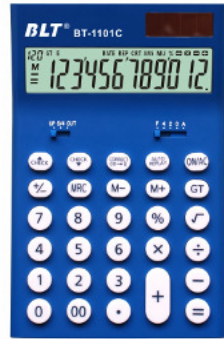

**BT-1101C**

Size:167x106x21mm  
Packing:1/20/60  
Meas:369x309x482mm  
Weight:126g

**BT-1103C**

Size:183x107x16mm  
Packing:1/20/60  
Meas:483x402x268mm  
Weight:155g

**BT-1108C**

Size:119x88x22mm  
Packing:1/40/160  
Meas:531x300x412mm  
Weight:74g

**BT-1110C**

Size:172x109x26mm  
Packing:1/40/160  
Meas:613x374x504mm  
Weight:155g

**BT-160C**

Durable Metal Cover  
Size:147x103x25mm  
Packing:1/20/120  
Meas:490x331x466mm  
Weight:112g

**BT-1105C**

Durable Metal Cover  
Size:209x156x30mm  
Packing:1/10/60  
Meas:458x443x543mm  
Weight:257g