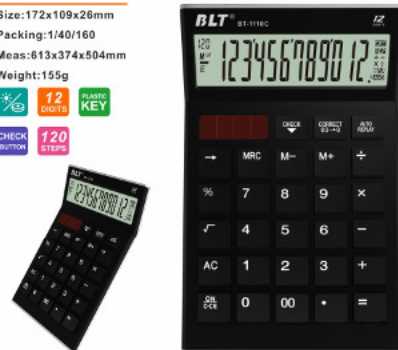

**BT-1101C**

Size:167x106x21mm  
Packing:1/20/60  
Meas:369x309x482mm  
Weight:126g

**BT-1103C**

Size:183x107x16mm  
Packing:1/20/60  
Meas:483x402x268mm  
Weight:155g

**BT-1108C**

Size:119x88x22mm  
Packing:1/40/160  
Meas:531x300x412mm  
Weight:74g

**BT-1110C**

Size:172x109x26mm  
Packing:1/40/160  
Meas:613x374x504mm  
Weight:155g

**BT-160C**

Durable Metal Cover  
Size:147x103x25mm  
Packing:1/20/120  
Meas:490x331x466mm  
Weight:112g

**BT-1105C**

Durable Metal Cover  
Size:209x156x30mm  
Packing:1/10/60  
Meas:458x443x543mm  
Weight:257g

**BT-500/BT-512**

Size:126x126x22mm  
Packing:1/30/120  
Meas:563x435x308mm  
Weight:126g

**BT-1106**

Size:142x123x26mm  
Packing:1/20/60  
Meas:345x315x438mm  
Weight:139g

**BT-1109C**

Durable Metal Cover  
Size:165x166x42mm  
Packing:1/20/60  
Meas:545x370x573mm  
Weight:230g

**BT-2135C**

Size:191x156x37mm  
Packing:1/20/60  
Meas:495x420x540mm  
Weight:292g

**BT-2501C**

Size:150x116x33mm  
Packing:1/20/80  
Meas:423x336x524mm  
Weight:139g

**BT-2105C**

Size:109x66x14mm  
Packing:1/60/240  
Meas:511x360x336mm  
Weight:48g