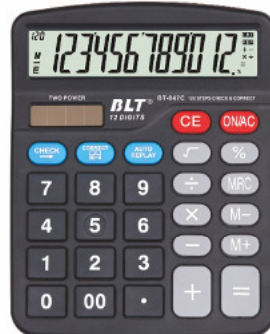

**BT-868C**

Size:152x155x24mm  
Packing:1/20/80  
Meas:643x348x360mm  
Weight:169g

**BT-5600C**

Size:100x67x10mm  
Packing:1/80/320  
Meas:467x350x335mm  
Weight:47g

**BT-847C**

Size:151x120x38mm  
Packing:1/30/120  
Meas:500x498x575mm  
Weight:125g

**BT-837C**

Size:151x120x38mm  
Packing:1/30/120  
Meas:500x498x575mm  
Weight:125g

**BT-829C**

Durable Metal Cover  
Size:184x136x34mm  
Packing:1/10/60  
Meas:473x406x483mm  
Weight:226g