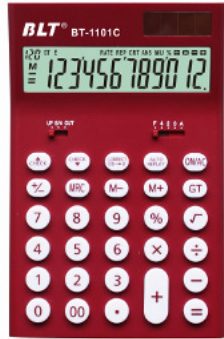

**BT-1101C**

Size:167x106x21mm  
Packing:1/20/60  
Meas:369x309x482mm  
Weight:126g

**BT-1103C**

Size:183x107x16mm  
Packing:1/20/60  
Meas:483x402x268mm  
Weight:155g

**BT-1108C**

Size:119x88x22mm  
Packing:1/40/160  
Meas:531x300x412mm  
Weight:74g

**BT-1110C**

Size:172x109x26mm  
Packing:1/40/160  
Meas:613x374x504mm  
Weight:155g

**BT-160C**

Durable Metal Cover  
Size:147x103x25mm  
Packing:1/20/120  
Meas:490x331x466mm  
Weight:112g

**BT-1105C**

Durable Metal Cover  
Size:209x156x30mm  
Packing:1/10/60  
Meas:458x443x543mm  
Weight:257g